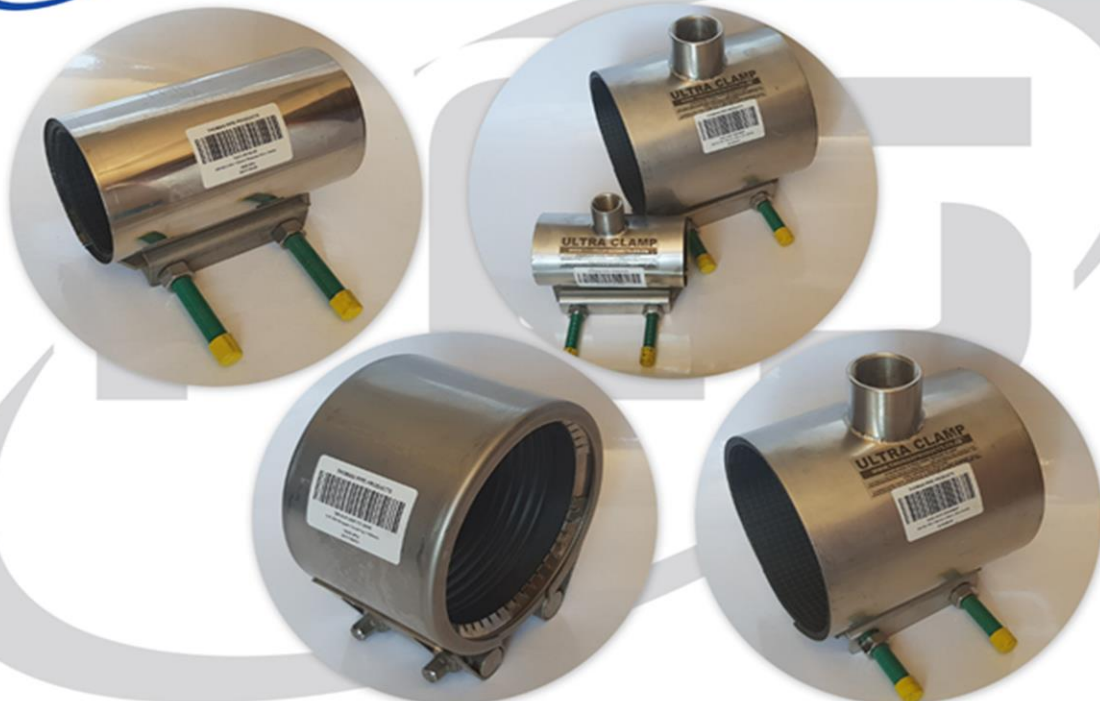

## CLAMPS: TP STAINLESS STEEL

<b>FCS Product Code</b>	<b>Long Description</b>	<b>Stock unit</b>	<b>Prod Category</b>
P018620	45-55MM TP-ULT SS REPAIR CLAMP FC-150MM	EA	46
P018621	59-67MM TP-ULT SS REPAIR CLAMP FC-150MM	EA	46
P018622	69-76MM TP-ULT SS REPAIR CLAMP FC-150MM	EA	46
P018623	75-83MM TP-ULT SS REPAIR CLAMP FC-150MM	EA	46
P018624	87-93MM TP-ULT SS REPAIR CLAMP FC-150MM	EA	46
P018625	95-104MM TP-ULT SS REPAIR CLAMP FC-200MM	EA	46
P018626	104-113MM TP-ULT SS REPAIR CLAMP FC-200MM	EA	46
P018627	113-120MM TP-ULT SS REPAIR CLAMP FC-200MM	EA	46
P018628	121-130MM TP-ULT SS REPAIR CLAMP FC-200MM	EA	46
P018629	126-136MM TP-ULT SS REPAIR CLAMP FC-200MM	EA	46
P018630	136-142MM TP-ULT SS REPAIR CLAMP FC-200MM	EA	46
P018631	145-155MM TP-ULT SS REPAIR CLAMP FC-200MM	EA	46
P018632	150-161MM TP-ULT SS REPAIR CLAMP FC-200MM	EA	46
P018633	150-161MM TP-ULT SS REPAIR CLAMP FC-300MM	EA	46
P018634	165-176MM TP-ULT SS REPAIR CLAMP FC-200MM	EA	46
P018635	165-176MM TP-ULT SS REPAIR CLAMP FC-300MM	EA	46
P018636	174-183MM TP-ULT SS REPAIR CLAMP FC-200MM	EA	46
P018637	174-183MM TP-ULT SS REPAIR CLAMP FC-300MM	EA	46
P018638	179-189MM TP-ULT SS REPAIR CLAMP FC-200MM	EA	46
P018639	188-199MM TP-ULT SS REPAIR CLAMP FC-200MM	EA	46
P018640	195-205MM TP-ULT SS REPAIR CLAMP FC-200MM	EA	46
P018641	195-205MM TP-ULT SS REPAIR CLAMP FC-300MM	EA	46
P018642	202-212MM TP-ULT SS REPAIR CLAMP FC-200MM	EA	46
P018643	218-228MM TP-ULT SS REPAIR CLAMP FC-200MM	EA	46
P018644	218-228MM TP-ULT SS REPAIR CLAMP FC-300MM	EA	46
P018645	229-238MM TP-ULT SS REPAIR CLAMP FC-200MM	EA	46
P018646	229-238MM TP-ULT SS REPAIR CLAMP FC-300MM	EA	46
P018647	236-245MM TP-ULT SS REPAIR CLAMP FC-200MM	EA	46
P018648	236-245MM TP-ULT SS REPAIR CLAMP FC-300MM	EA	46
P018649	248-257MM TP-ULT SS REPAIR CLAMP FC-300MM	EA	46
P018650	258-268MM TP-ULT SS REPAIR CLAMP FC-300MM	EA	46
P018651	271-281MM TP-ULT SS REPAIR CLAMP FC-300MM	EA	46
P018652	281-291MM TP-ULT SS REPAIR CLAMP FC-300MM	EA	46
P018653	294-304MM TP-ULT SS REPAIR CLAMP FC300MM	EA	46
P018654	304-314MM TP-ULT SS REPAIR CLAMP FC-300MM	EA	46
P018655	304-314MM TP-ULT SS REPAIR CLAMP FC-300MM	EA	46
P018656	320-330MM TP-ULT SS REPAIR CLAMP FC-300MM	EA	46
P018657	320-330MM TP-ULT SS REPAIR CLAMP FC-400MM	EA	46
P018658	327-337MM TP-ULT SS REPAIR CLAMP FC-400MM	EA	46
P018659	342-352MM TP-ULT SS REPAIR CLAMP FC-400MM	EA	46
P018660	353-363MM TP-ULT SS REPAIR CLAMP FC-400MM	EA	46
P018661	15MM (21.71-21.7) TP SS SN/REPAIR CLAMP X 75MM	EA	46
P018662	20MM (26.6-27.2) TP SS SN/REPAIR CLAMP X 75MM	EA	46
P018663	25MM (33.4-34.2) TP SS SN/REPAIR CLAMP X 75MM	EA	46
P018664	32MM (42-42.8) TP SS SN/REPAIR CLAMP X 75MM	EA	46
P018665	40MM (48-48.8) TP SS SN/REPAIR CLAMP X 75MM	EA	46
P018666	50MM (59.8-60.8) TP SS SN/REPAIR CLAMP X 75MM	EA	46